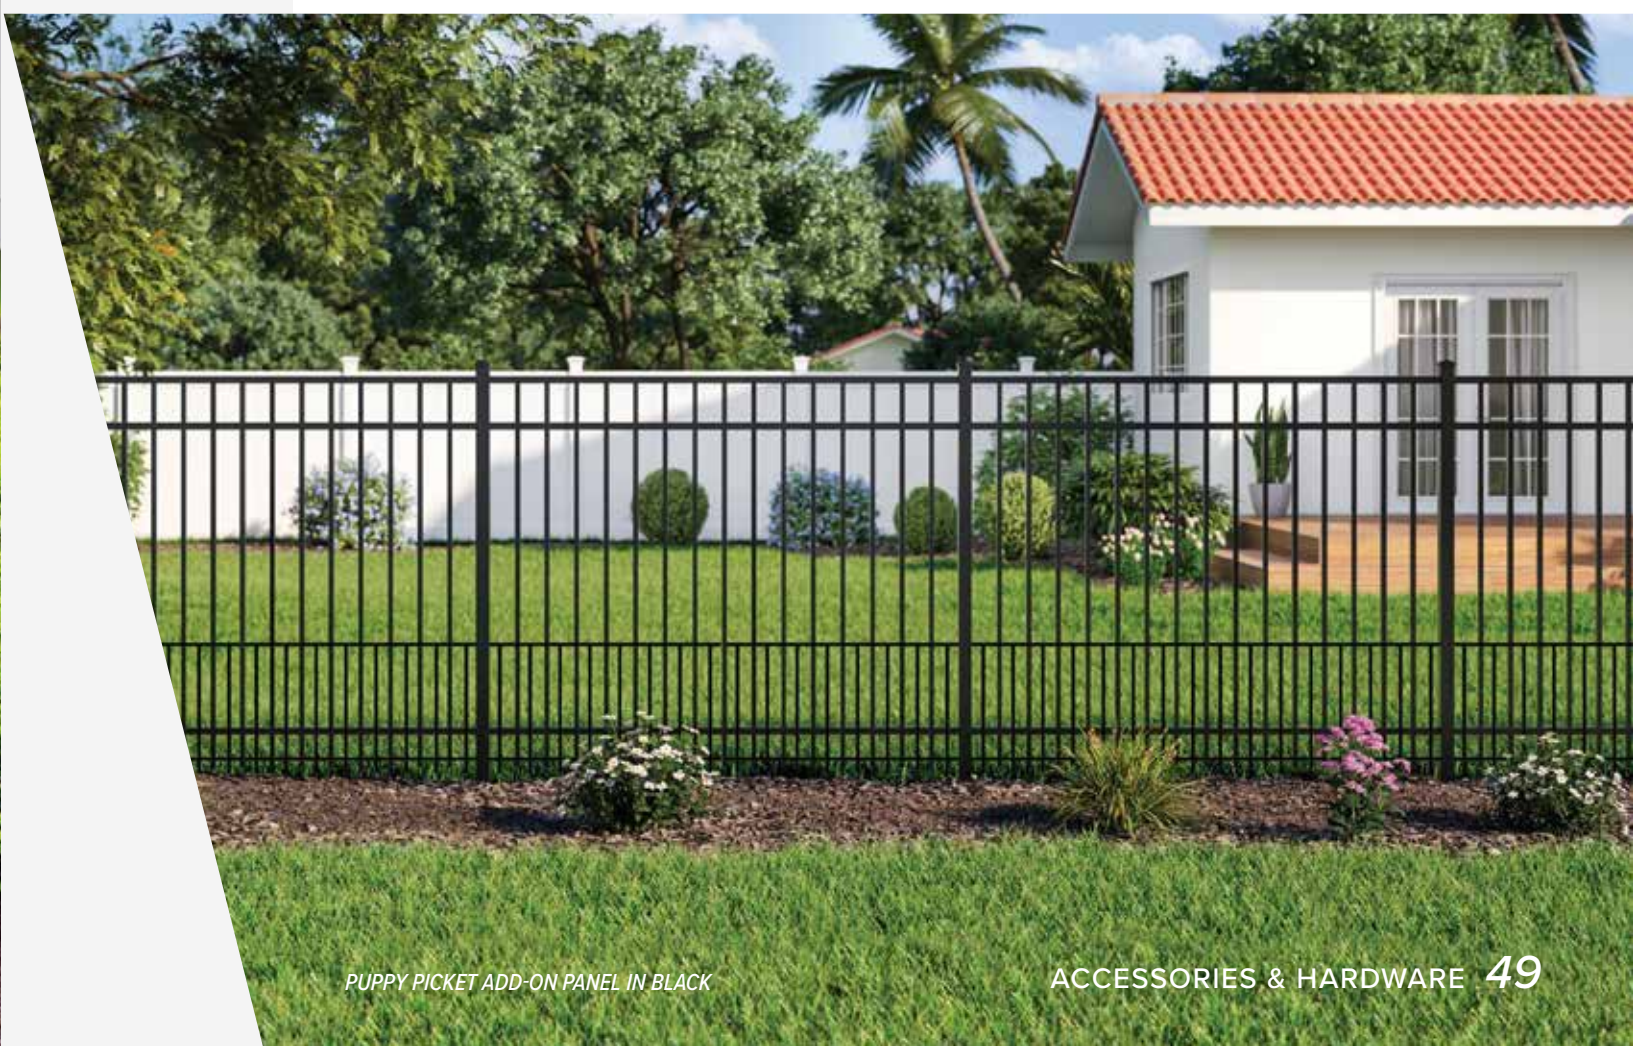

ACCESSORIES & HARDWARE

PUPPY PICKET ADD-ON-PANEL

The *Puppy Picket Add-On Panel by ActiveYards* for aluminum fencing provides a flexible, easy to install solution that keeps small pets safely contained in your yard. Featuring a clip-on assembly that requires minimal screws, the add-on panels can also be angled to follow the slope of an existing fence. The panels are compatible with most Harbor Series fence styles (except Basalt, Diamond and Travertine). Depending upon your personal taste and existing fence style, panels can be installed two ways — creating either a flat top or picket top design.

COMPATIBLE WITH HARBOR SERIES