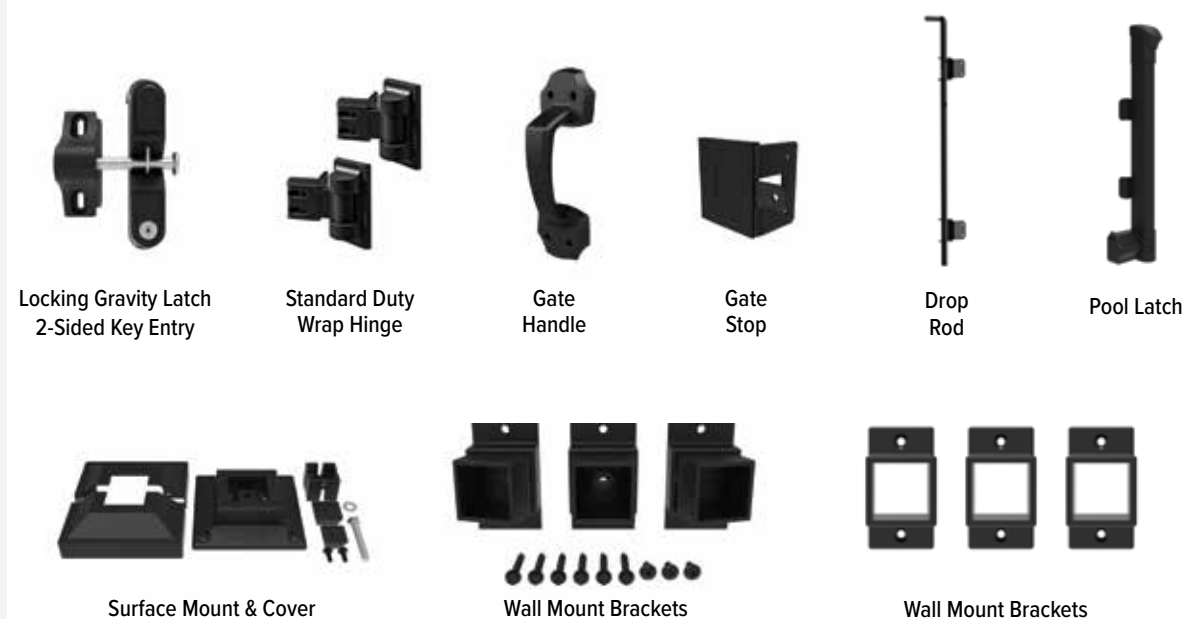

HARDWARE

BY **Barrette**
OUTDOOR LIVING