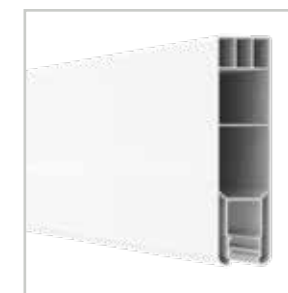

HAVEN SERIES

Note: White Decorative Screen Panels used in White fence panels. Black Decorative Screen Panels used in Gray, Cypress and Driftwood fence panels.