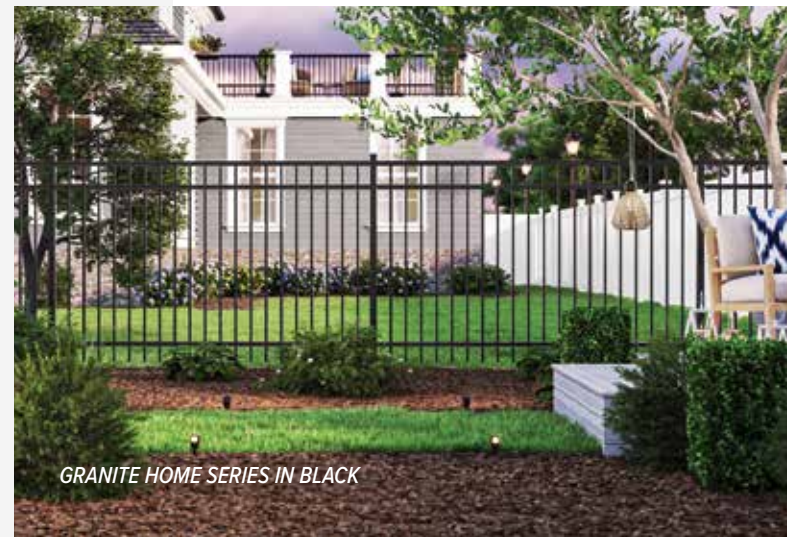

CORIGIN COLLECTION

HAVEN SERIES — 4', 4½', 5', 6' HEIGHTS

Black

HOME SERIES — 4', 4½', 5', 6' HEIGHTS

Black

HARBOR SERIES

Black

— 3', 4', 4½', 5', 6' HEIGHTS

Pewter

— 4', 4½' HEIGHTS

Matte Black

— 4', 4½', 5' HEIGHTS

CLASSIC COLLECTION

See page 35 for colors, grades and additional heights available.

GRANITE

The **Granite by ActiveYards** creates a sleek fence line with modern styling that will not compromise your views. Engineered using the Corigin hidden fastener system, the Granite offers a clean design that can easily be adjusted to follow the natural slope of your yard. Select sizes feature a bottom drop rail — making this the perfect fence to enclose your pool area. The optional Puppy Picket Add-On Panel (only compatible with Harbor Series) provides a flexible solution to help keep small pets safely contained.