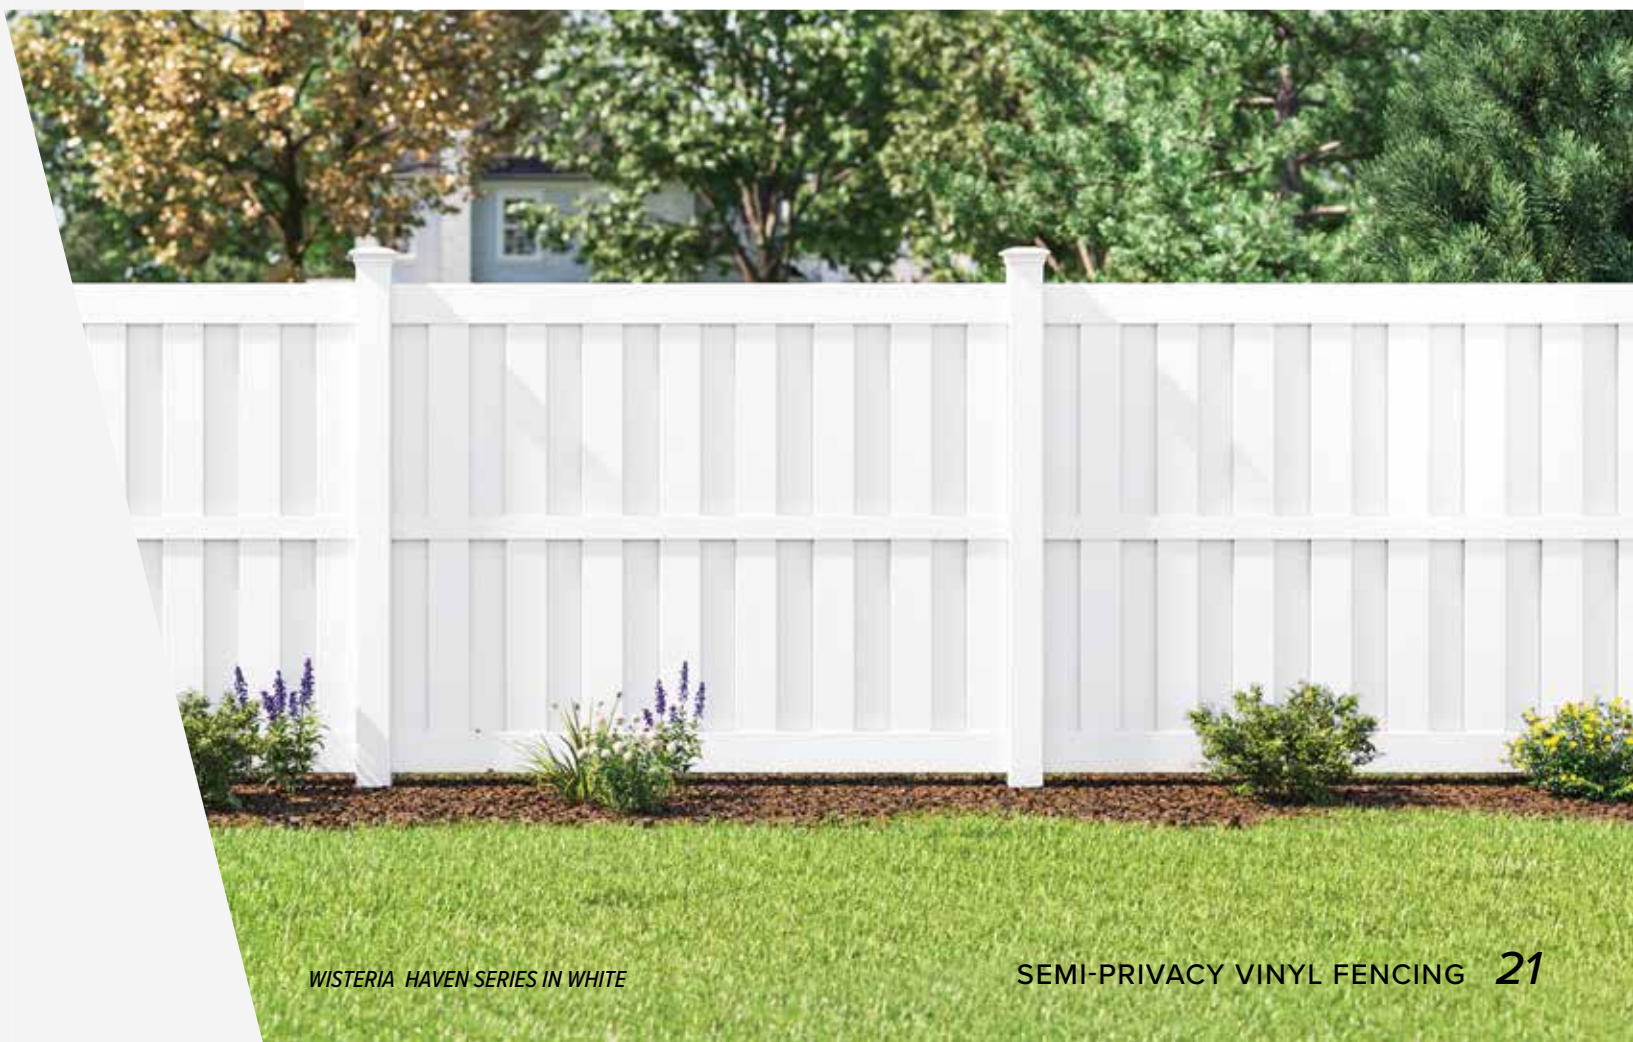

WISTERIA HAVEN SERIES IN WHITE