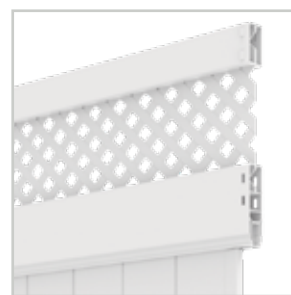

ARROWWOOD

Classically elegant, the **Arrowwood by ActiveYards** provides the perfect backdrop to your landscaping, garden bed or stone patio. With its diamond pattern lattice top section and solid lower section, it is the perfect combination of decorative styling and privacy. The **Arrowwood Harmony by ActiveYards** — offering a two-tone variation — allows you to customize your fence by combining different colors of posts and rails with another color for infill boards. Both also feature patented GlideLock boards that lock tightly together with no gaps and StayStraight rails that help decrease bending or sagging over time.