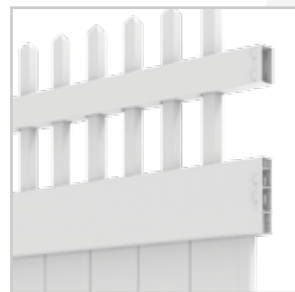

HOME SERIES