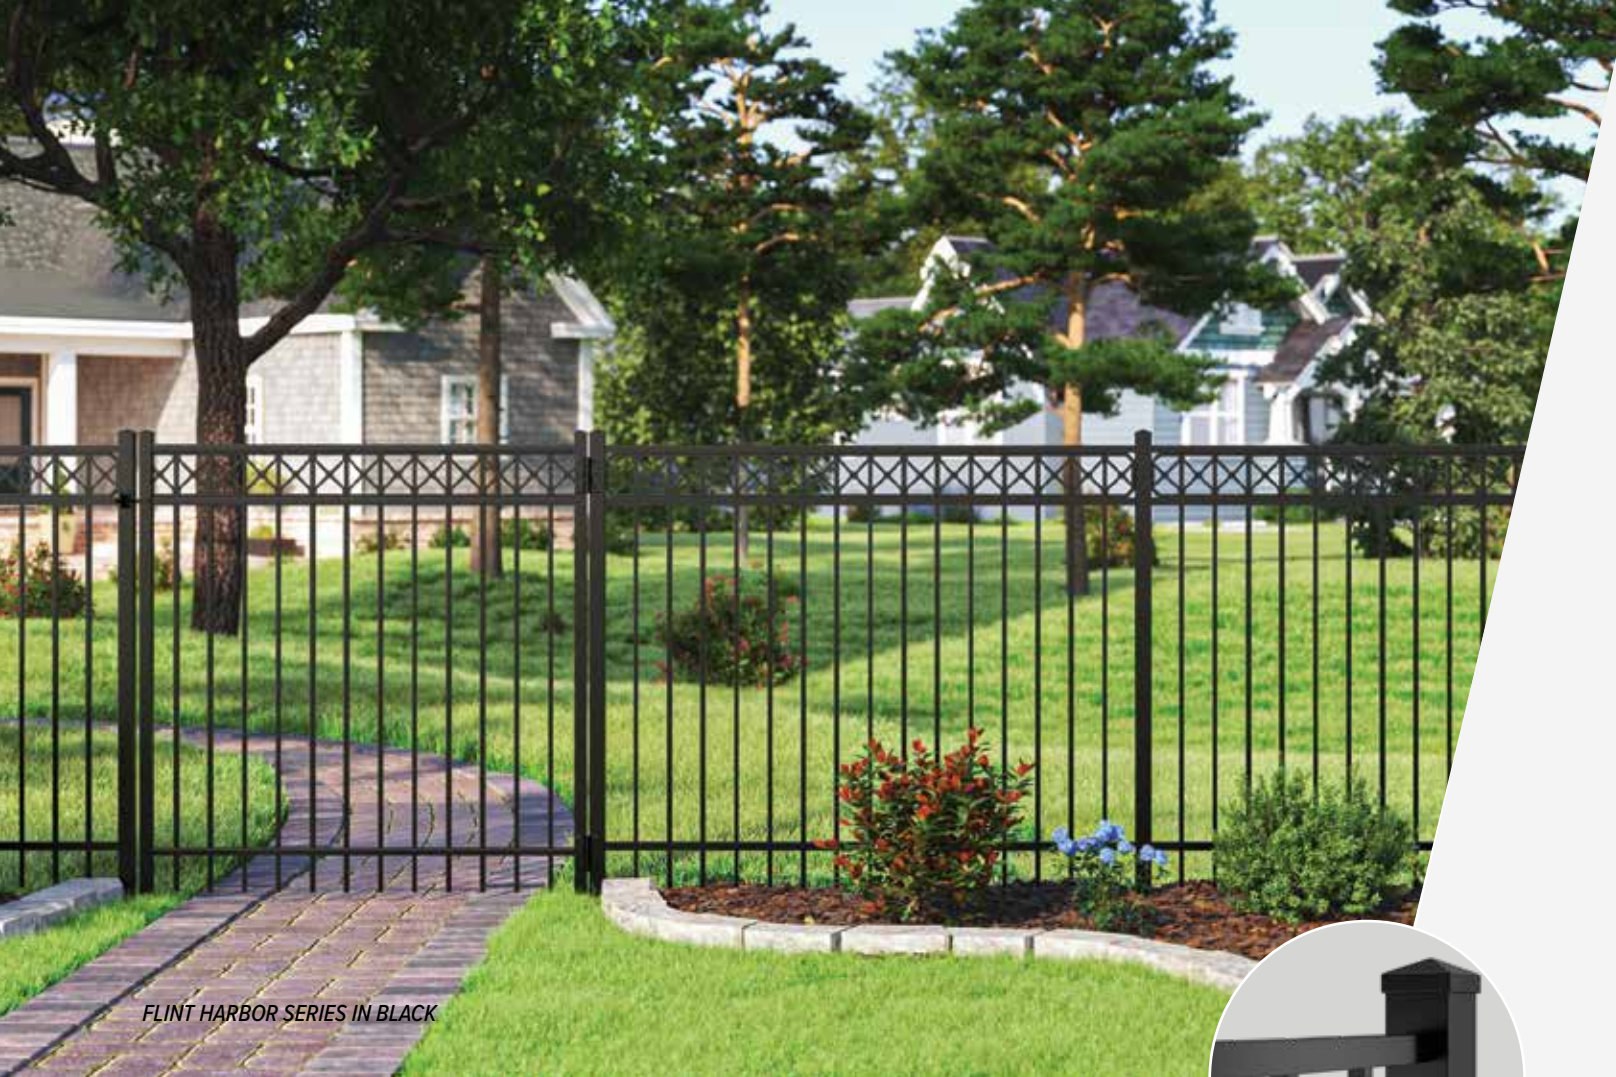

FLINT HARBOR SERIES IN BLACK

ActiveYards
CORIGIN RAILS

FLINT

Featuring an exclusive, modern cross pattern design, the **Flint by ActiveYards** offers an alternative to traditional aluminum fencing that uses decorative rings in the top section. Engineered using the Corigin hidden fastener system for a clean finish on both sides of the panel, the Flint is available in three heights — two of which are pool code compliant — making it the perfect decorative choice for around your pool area.

CORIGIN COLLECTION

HARBOR SERIES — 4', 4½', 5' HEIGHTS

JASPER

An ideal solution for protecting small pets, the **Jasper by ActiveYards** features single pickets on top and double pickets on the bottom, creating a fence that is both functional and stylish. Also known as puppy picket, the Jasper is engineered using the Corigin hidden fastener system, offering a clean design and allowing panels to follow the natural slope of your yard.

CORIGIN COLLECTION

HARBOR SERIES — 4', 5' HEIGHTS