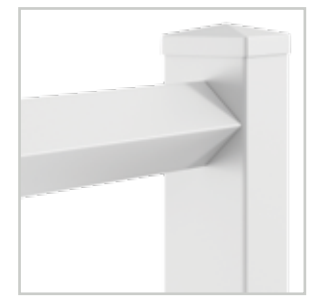

## DIAMOND POST & RAIL

A unique alternative to traditional ranch rail fencing, the **Diamond Post & Rail by ActiveYards** is a great way to tame your open space or define your property boundary without compromising views. Perfect for rural applications, Diamond Post & Rail also provides an open fencing solution for residential and commercial applications. Available in two styles, this fence will stand out for its simplicity and design.