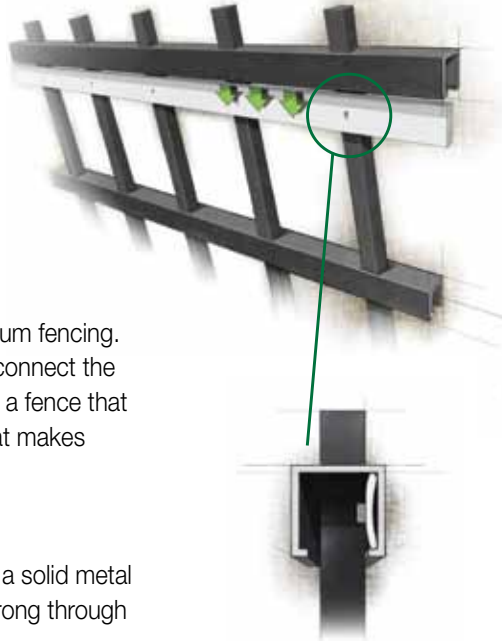

OUR ADVANTAGES

CORIGIN™

Better from the inside out

ActiveYards has a whole new way for you to think about aluminum fencing. With a patent-pending construction system called Corigin, we connect the pickets and rails from the inside, fortifying the core and building a fence that outperforms all other standard fencing. It's a smarter design that makes ActiveYards the strong, beautiful choice for your yard.

Our Strength is at the Core

ActiveYards aluminum fencing with Corigin technology features a solid metal core that runs through the center of each rail to help it stand strong through the seasons.

What's the biggest difference? No screws. With time and weather, screws on traditionally built fences can loosen, rust or break. Our core is designed with interior locking pivots that grip each picket of the fence just as tightly as screws, but without the wear and tear.

Beauty from all Angles

A key to a beautiful fence is its ability to rack or flex and follow the natural slopes of your yard. Corigin technology allows our fencing to rack farther so that it can flex to angles that other standard fencing just can't.