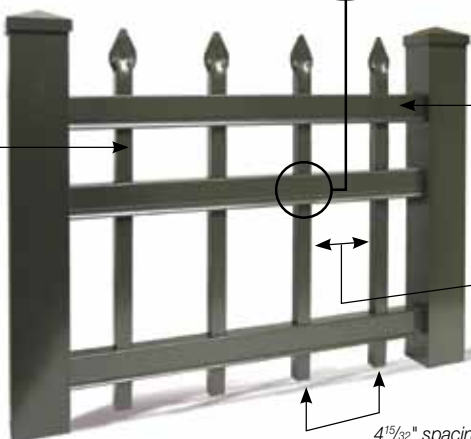

$3\frac{7}{8}$ " spacing between pickets

$4\frac{15}{32}$ " spacing center to center spacing of pickets

HAVEN SERIES

panels are 96" long

*select panels 72" long

Picket size $\frac{3}{4}$ " x $\frac{3}{4}$ "

$3\frac{3}{4}$ " spacing between pickets

$4\frac{15}{32}$ " spacing center to center spacing of pickets

Amethyst Drop Rail
Shown in 54" Black - Home Series

Certain styles of ActiveYards fence are pool code approved at the national level. Please note that codes not only vary by state but also by locality. Our pool code products may not meet your local pool code requirements. Be sure to check the codes in your area before ordering.

National Panel Specifications

- Fence panel must be at least 48" tall
- Distance from the top of the bottom rail to the top of the next highest rail must be at least 45"
- Spacing between pickets must be less than 4"
- Space from the bottom of the bottom rail to the ground must be less than 4"