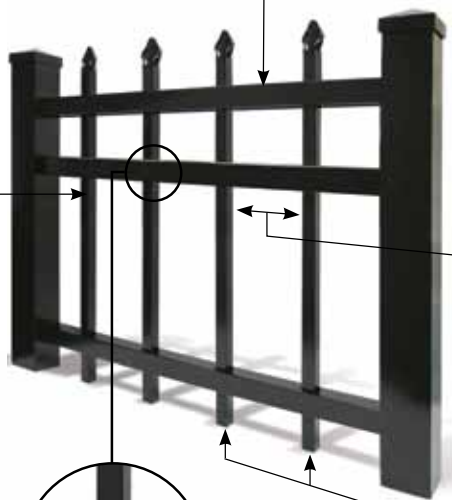

Colors Available:

Black White Metallic Pewter Wicker

Granite Shown in 60" Black - Home Series

HOME SERIES

panels are 72" long

Picket size $\frac{5}{8}$ " x $\frac{5}{8}$ "

Double picket panels
spacing between pickets = $1\frac{5}{8}$ "
center to center spacing = $2\frac{1}{4}$ "

$3\frac{7}{8}$ " spacing between pickets

$4\frac{15}{32}$ " spacing center to center spacing of pickets

HAVEN SERIES

panels are 96" long

*select panels 72" long

Picket size $\frac{3}{4}$ " x $\frac{3}{4}$ "