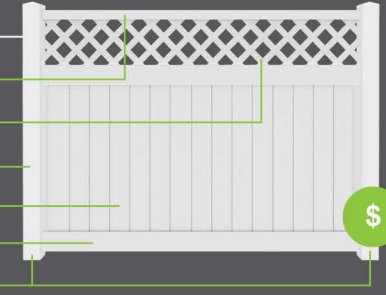

6" Standard Tongue & Groove Boards

1¼" x 2¾" Top Rail

2.85" Classic Lattice

5" x 5" Posts

1¼" x 5½" Rails

6', 8' Wide Panels

CAMBIUM SERIES

Colors Available: