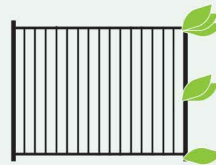

Solution Fencing Summary

Series	Features						Ingenuities		
	Widths	Heights	Locking Pickets	Rail Size	Picket Size	Picket Spacing	Colors	SolarGuard®	Corigin®
HAVEN SERIES	8'	4', 4½', 5', 6'	Corigin®	1½" x 1½"	¾"	3¾"	Black, White, Pewter, Matte Black	✓	✓
HOME SERIES	6'	3', 4', 4½', 5', 6'	Corigin®	1" x 1"	¾"	3⅞"	Black, White, Pewter, Matte Black	✓	✓
HARBOR SERIES	6'	3', 4', 4½', 5', 6'	Corigin®	1" x 1"	⅝"	3⅞" / 1⅝"	Black, White, Pewter, Matte Black	✓	✓

Colors Available:

Bedrock Haven Series only available in 6' width.
*Matte Black only available in select panel styles.

Bedrock

AYtip

All ActiveYards® aluminum fences can also be utilized as a decorative solution to add curb appeal to your home.

Available panel sizes and colors vary by style. Not all heights and colors available in all styles. Please contact an ActiveYards dealer or representative for full product list or visit www.activeyards.com for more information.

You're Protected

You can feel good about the fact that all of our components and materials are made right here in the United States. We use only the finest materials and back all of our products with a transferable Limited Lifetime Warranty. For more information and a detailed copy of our full warranty, please visit us at www.activeyards.com.