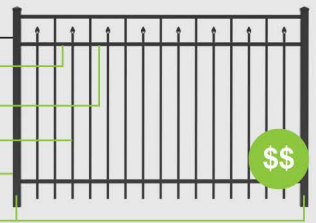

- 1" x 1" Square Rails (1)
- Corigin® Technology (2)
- 3/4" x 3/4" 'Home' Pickets
- 2" x 2" Posts
- 6' Wide Panels
- Rackable Up to 38"

Better