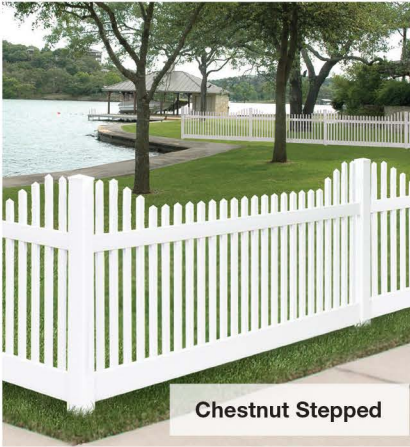

Chestnut Scallop

Buckeye

Slate
Shown with Optional Finials

Want a decorative touch and some privacy? Try mixing styles. There's no reason not to include both privacy and picket fencing in the same project.

Primrose Arched

AYtip

Fencing doesn't always have to be about boundaries. Decorative fencing solutions incorporated with your landscaping provide a complete, finished look to your yard.

Tupelo

2 Rail

Chestnut Staggered Scallop

Buckeye

Mulberry

Barberry

Chestnut Stepped

Primrose Scallop

Crossbuck

Custom

Looking for something truly unique to enhance the beauty of your home? ActiveYards® offers custom fencing to meet your needs. From Cambium® Series fencing, Sequoia fencing or our Harmony program, we have the unique look you desire.