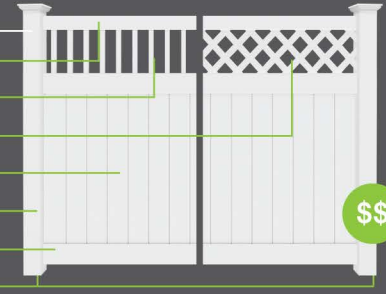

HOME SERIES

Better

Colors Available:

1⅜" x 1⅜" Picket with 3⅜" Spacing

2" x 3½" Top Rail

2.85" Classic Lattice

6" GlideLock® 'Home' Boards (1)

5" x 5" Posts

1¼" x 7" Rails

8' Wide Panels