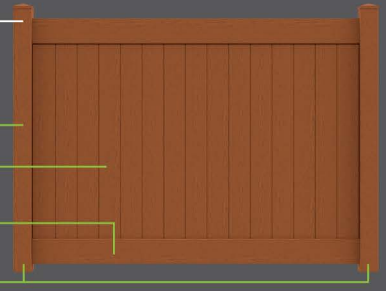

CAMBIUM SERIES

Colors Available:

6" GlideLock® 'Haven' Boards (1)

5" x 5" Posts

1¾" x 7" Rails

8' Wide Panels