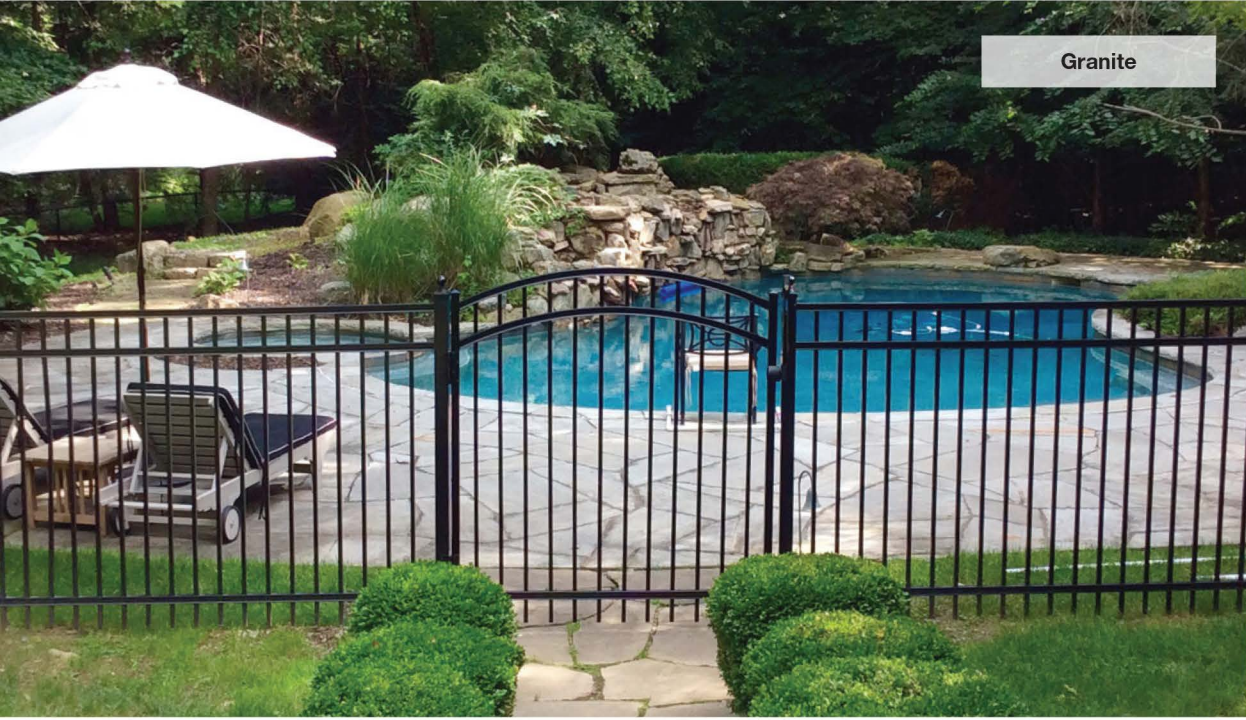

Here are a few factors to consider when choosing your fence style, color and size:

Type of environment?

- Weather
- Terrain
- Exterior House Color

Safety concerns?

- Children
- Pets

Any code requirements?

- Building and Pool Codes
- Neighborhood / HOA