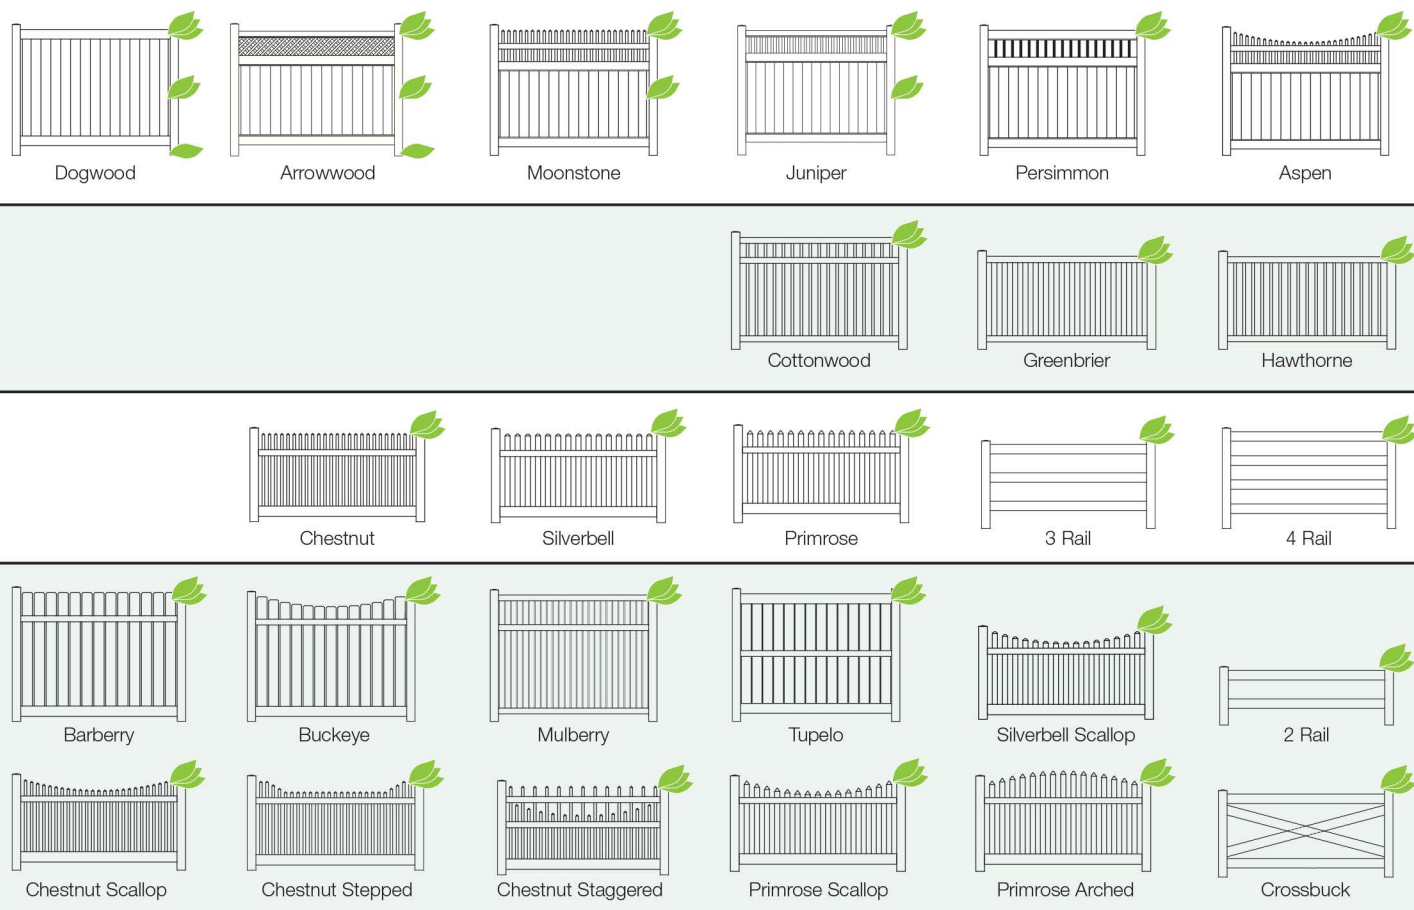

Sequoia:
Aluminum frame construction with customizable Vinyl boards.