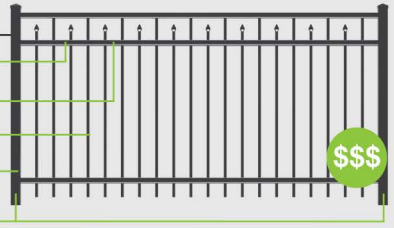

To Select

Now that you have found the style that best suits your preference and needs, you can choose from three grades for the very same look with slight variances in specifications resulting in price points.

Haven Series

Our Haven Series, your Best option, is the popular choice of the discriminating consumer. These premium designs make a statement and are a true "home improvement."

Home Series

Our Home Series, your Better option, feature some ActiveYards patented ingenuity technologies. In this series you will find our most popular styles and colors for any fencing solution you are looking for.

Harbor Series

Our Harbor Series, your Basic option, is still a considerable step up from settling for fence options that rot or rust.

Pools/Protection Fence Series Overview

HAVEN SERIES

Colors Available:

- 1 3/16" x 1 1/2" Decorative Rails (1)
- Corigin® Technology (2)
- 3/4" x 3/4" 'Haven' Pickets
- 2 1/2" x 2 1/2" Posts
- 8' Wide Panels
- Rackable Up to 48"

Best