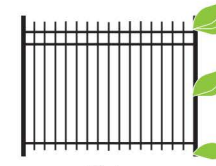

Solution Fencing Summary

Series	Features						Ingenuities		
	Widths	Heights	Locking Pickets	Rail Size	Picket Size	Picket Spacing	Colors	SolarGuard®	Corigin®
HAVEN SERIES	8'	4', 4½', 5', 6'	Corigin®	1½" x 1½"	¾"	3¾"	Black, White, Pewter, Matte Black	✓	✓
HOME SERIES	6'	3', 4', 4½', 5', 6'	Corigin®	1" x 1"	¾"	3⅞"	Black, White, Pewter, Matte Black	✓	✓
HARBOR SERIES	6'	3', 4', 4½', 5', 6'	Corigin®	1" x 1"	⅝"	3⅞" / 1⅝"	Black, White, Pewter, Matte Black	✓	✓

Colors Available:

Bedrock Haven Series only available in 6' width.
*Matte Black only available in select panel styles.

Slate

AYtip

All ActiveYards® aluminum fences can also be utilized as a decorative solution to add curb appeal to your home.

Available panel sizes and colors vary by style. Not all heights and colors available in all styles. Please contact an ActiveYards dealer or representative for full product list or visit www.activeyards.com for more information.

You're Protected

You can feel good about the fact that all of our components and materials are made right here in the United States. We use only the finest materials and back all of our products with a transferable Limited Lifetime Warranty. For more information and a detailed copy of our full warranty, please visit us at www.activeyards.com.