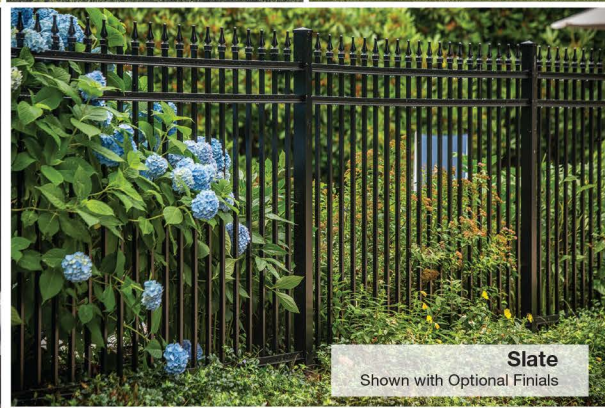

Chestnut

Marble

Silverbell

Amethyst

Primrose

AYtip

A maximum distance between pickets of 4" is recommended for children and pets.

Silverbell Scallop