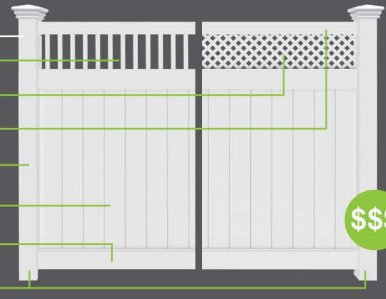

Privacy Fence Series Overview

HAVEN SERIES

Best

Colors Available:

1½" x 1½" Picket with 2¼" Spacing

1.15" Privacy Lattice

2" x 3½" Top Rail

5" x 5" Posts

6" GlideLock® 'Haven' Boards (1)

2" x 7" Decorative Rails (2)

8' Wide Panels