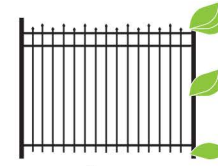

Marble

Onyx

Slate

Diamond

Travertine

Basalt

AYtip

All ActiveYards® aluminum fences can also be utilized as a decorative solution to add curb appeal to your home. 