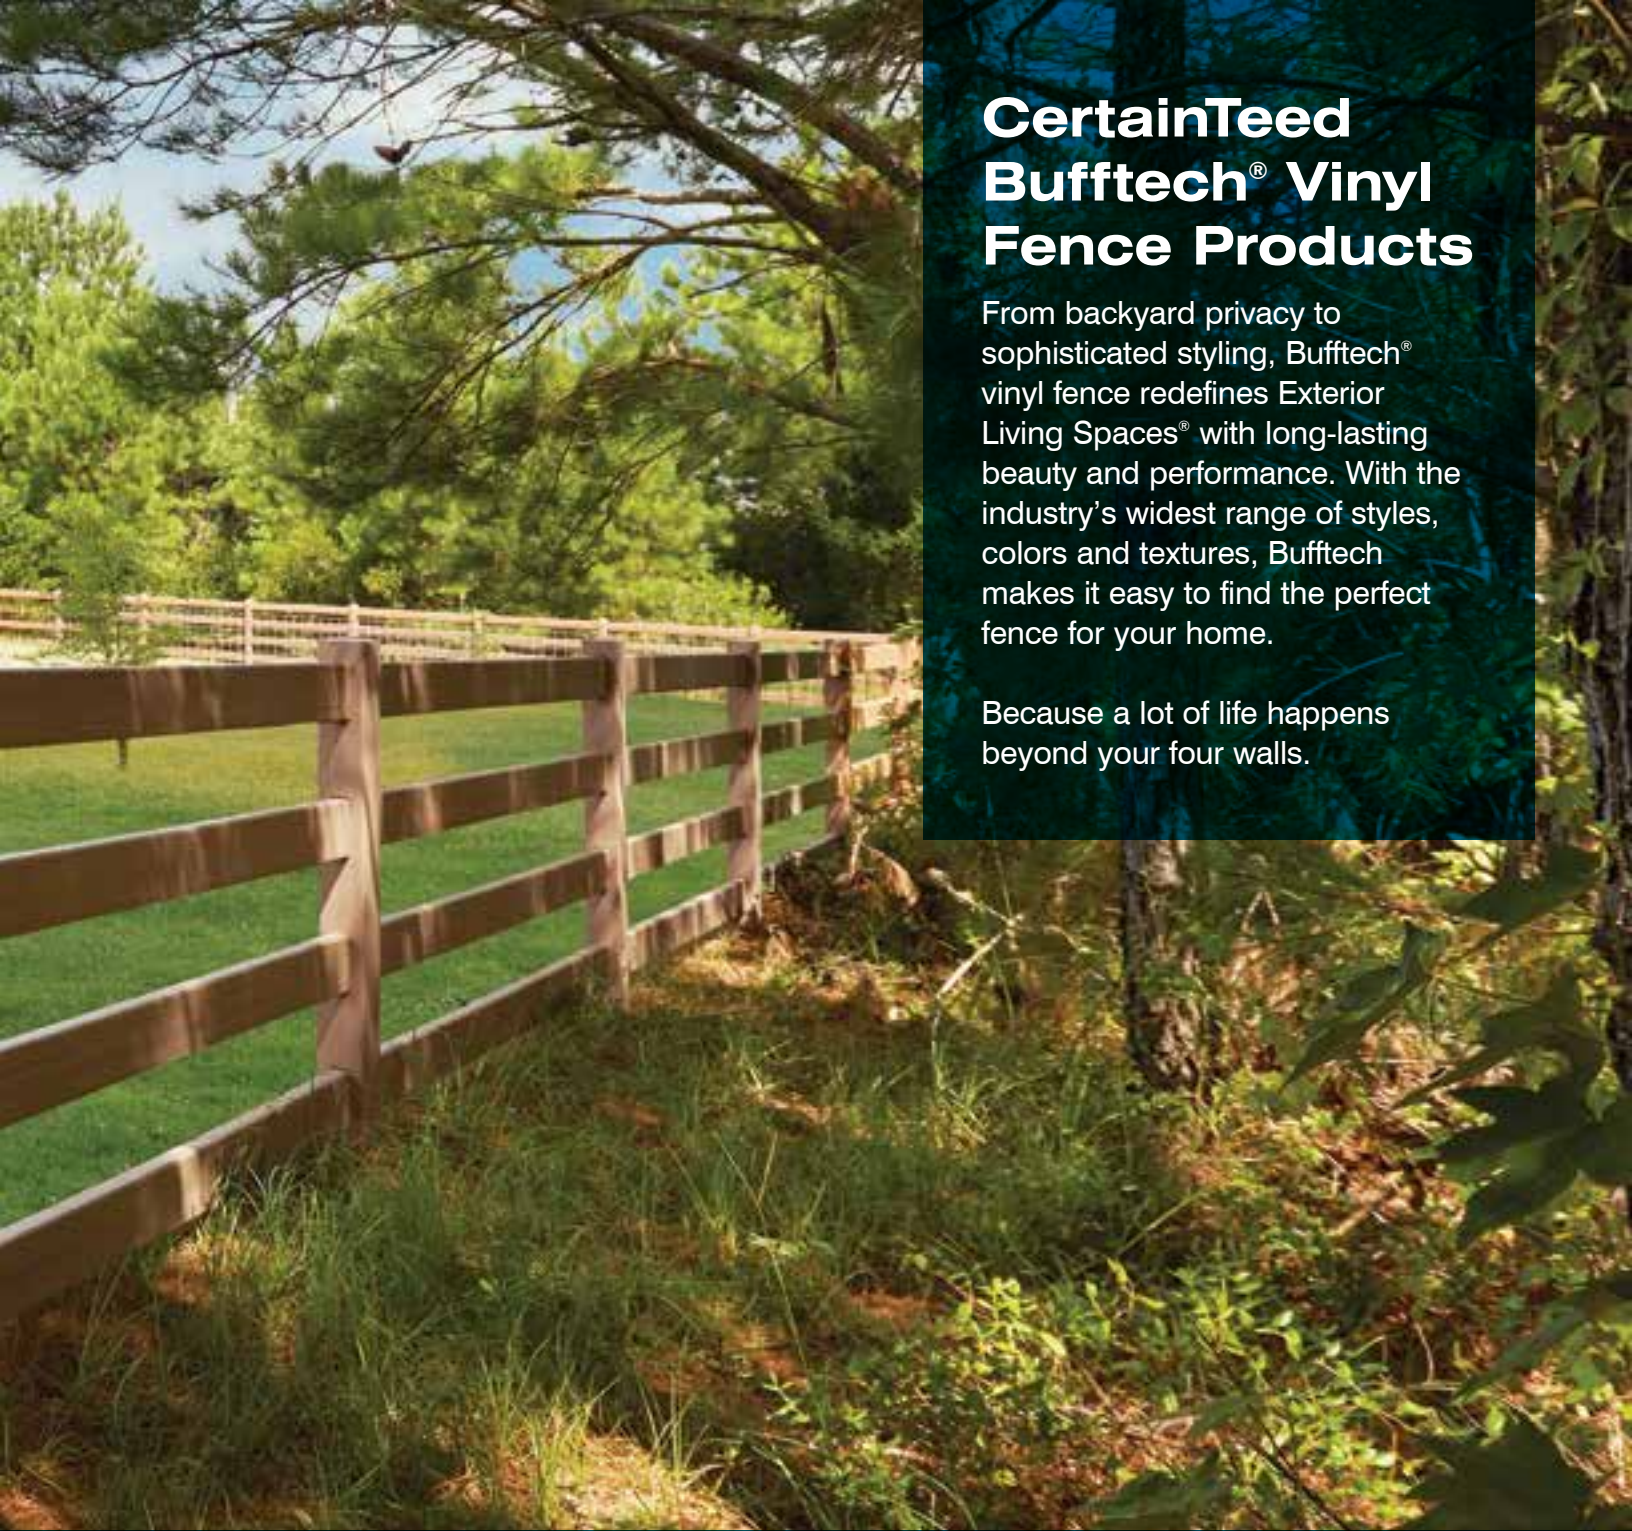

CertainTeed Bufftech® Vinyl Fence Products

From backyard privacy to sophisticated styling, Bufftech® vinyl fence redefines Exterior Living Spaces® with long-lasting beauty and performance. With the industry's widest range of styles, colors and textures, Bufftech makes it easy to find the perfect fence for your home.

Because a lot of life happens beyond your four walls.

18.

Semi-Private

Imperial
Columbia
Millbrook

20.

Contemporary

Baron
Princeton
Countess
Monarch
Victorian

22.

Classic

Manchester
Canterbury

24.

Traditional

Danbury
Rothbury
Cape Cod
Yorkshire

26.

Post & Rail

4-Rail
3-Rail
2-Rail
Crossbuck

28.

Gates

30.

Accessories

31.

Arbors

32.

Specifications