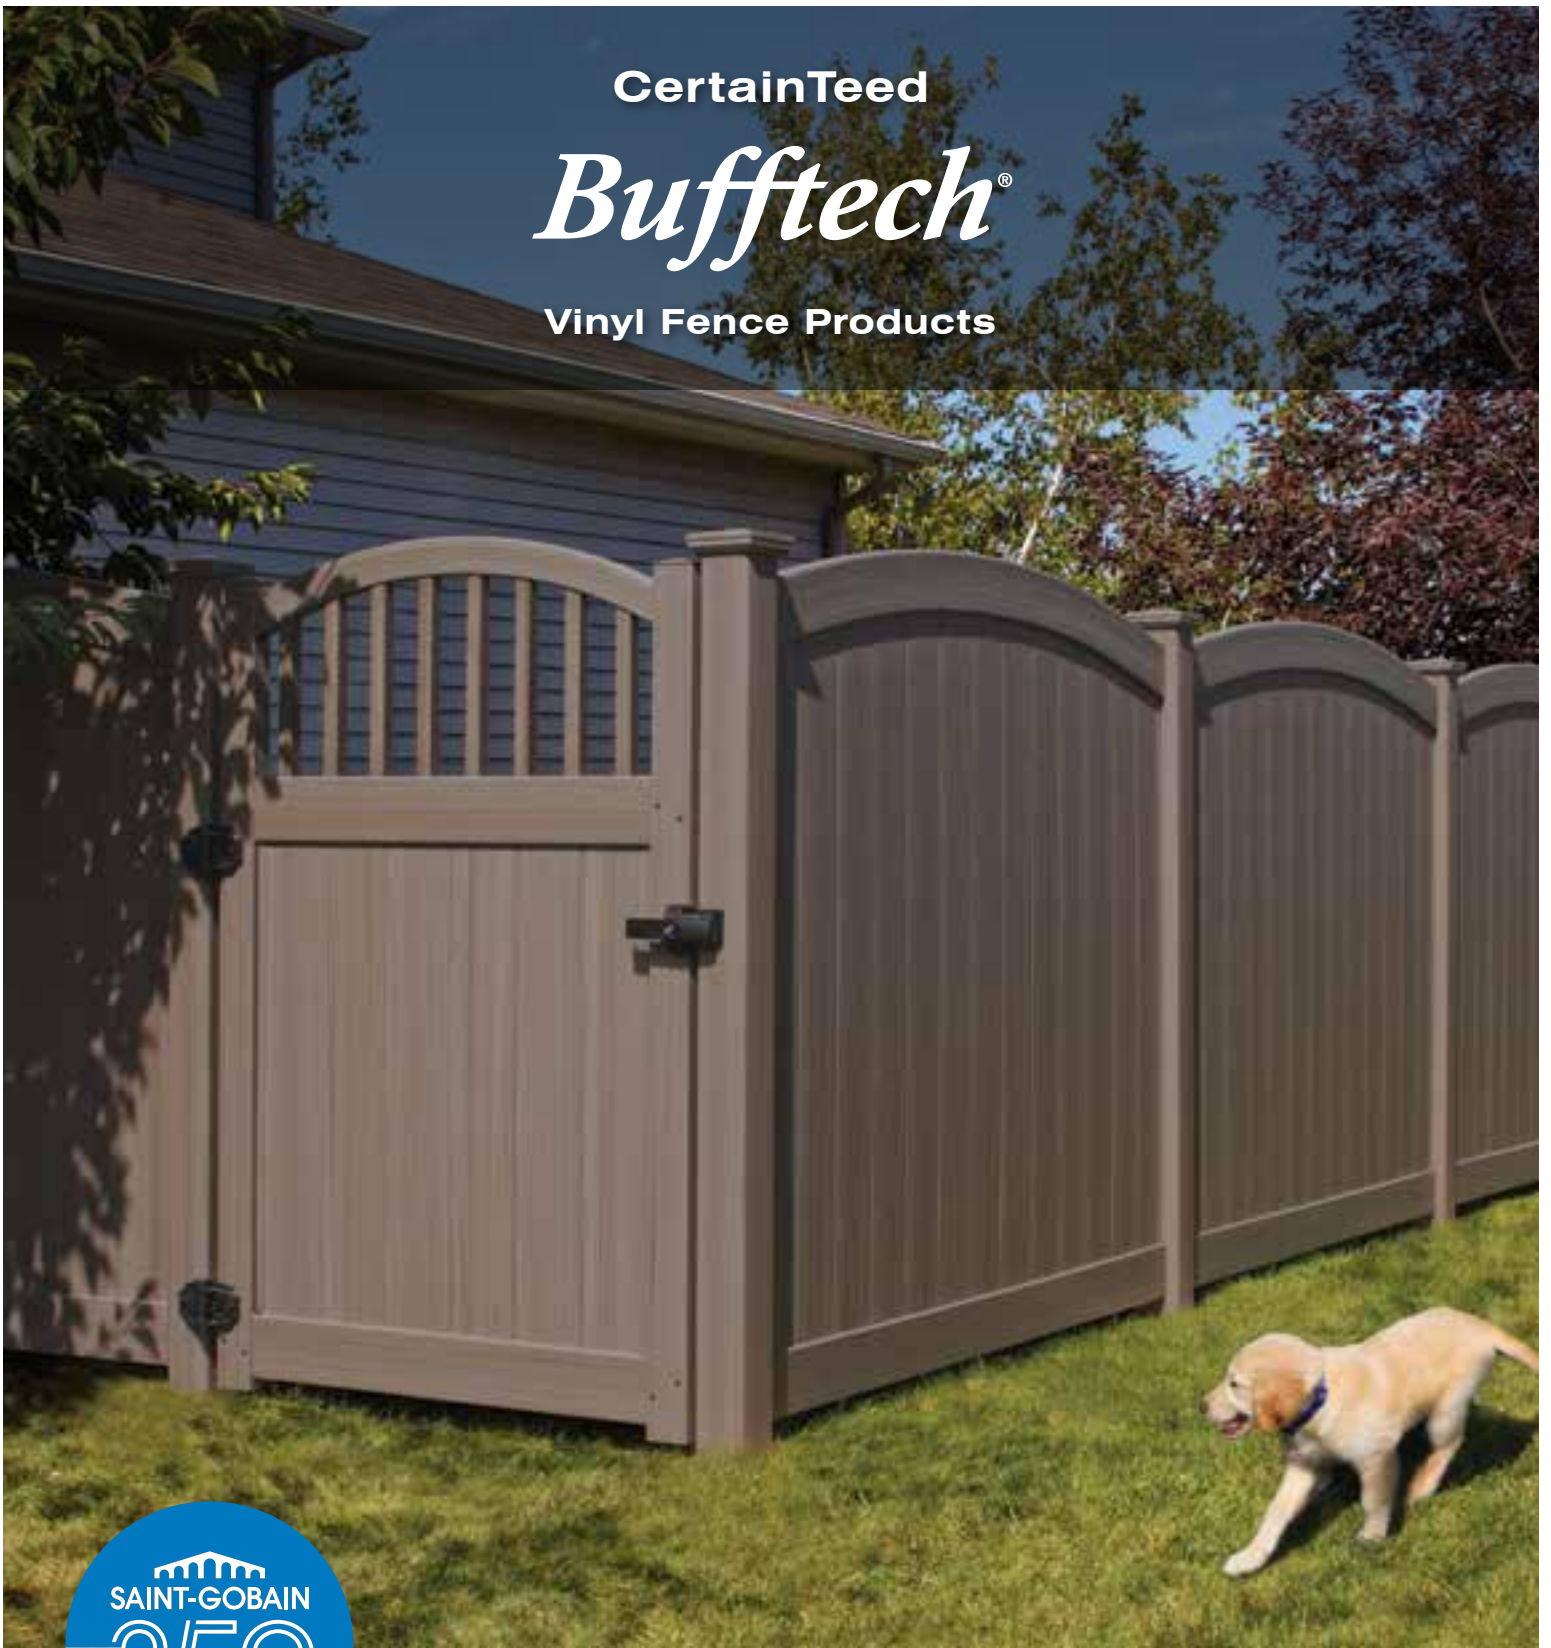

CertainTeed  
*Bufftech*<sup>®</sup>  
Vinyl Fence Products

1665 – 2015

**CertainTeed**  
SAINT-GOBAIN

**Shown here:**

Chesterfield CertaGrain Texture and 4-Rail Post & Rail CertaGrain Texture in Sierra Blend