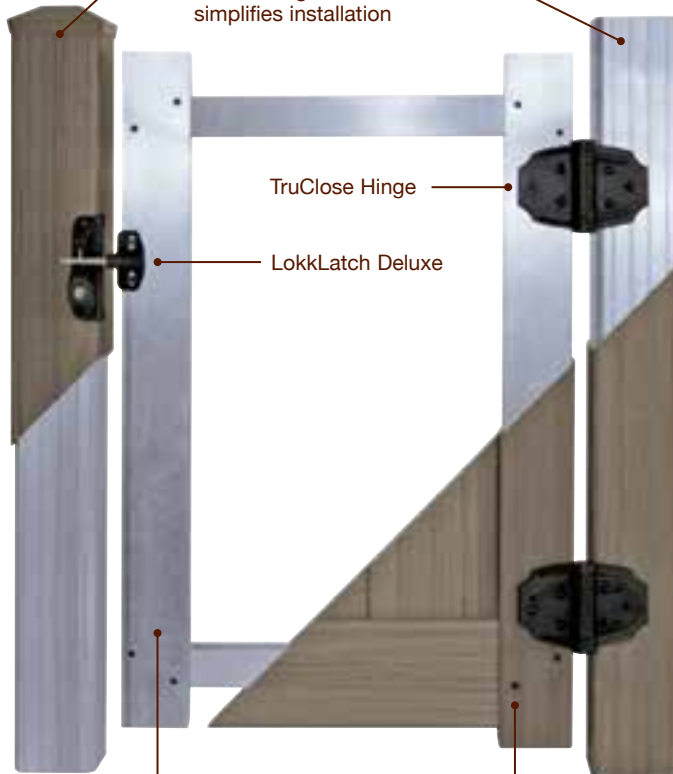

### Heavy Duty Aluminum Frame Construction

Aluminum post insert adds strength and simplifies installation

TruClose Hinge

LokkLatch Deluxe

Heavy-duty internal aluminum frame for both gate kits and pre-assembled gates