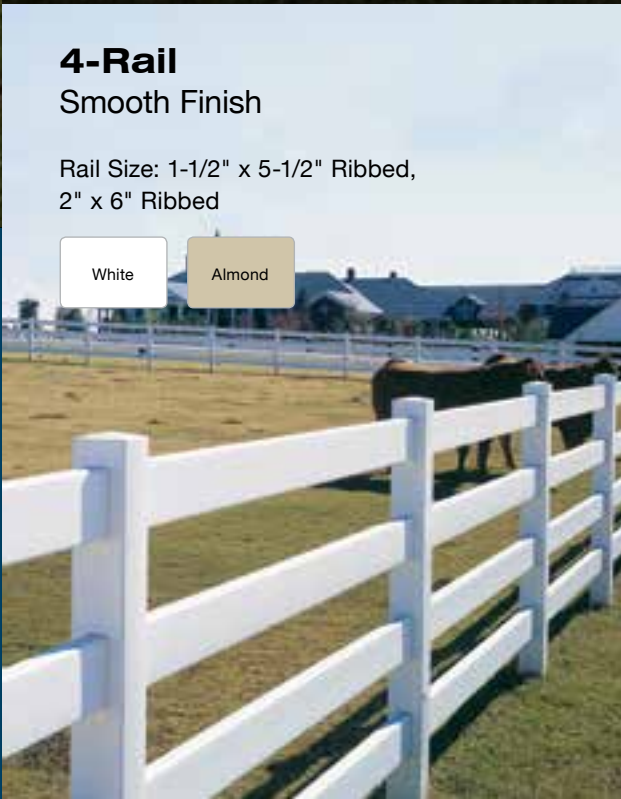

Post & Rail

A winning combination of beauty, durability and versatility

Safe for Horses

Bufftech's post & rail fence provides a safe, reliable enclosure for horses and other livestock. Available with CertaGrain Texture, our post & rail fence offers the authentic look of painted wood fence with the durability, low maintenance and proven performance of Bufftech's premium vinyl design.

4-Rail CertaGrain Texture

Rail Size (White): 1-1/2" x 5-1/2" Ribbed
Rail Size (Blend Colors*): 2" x 6" Ribbed

Ribbed
Reinforced
Rails

4-Rail Smooth Finish

Rail Size: 1-1/2" x 5-1/2" Ribbed,
2" x 6" Ribbed

3-Rail CertaGrain Texture

Rail Size (White):
1-1/2" x 5-1/2" Ribbed
Rail Size (Blend Colors*):
2" x 6" Ribbed

**3-Rail
Smooth Finish**
Rail Size:
1-1/2" x 5-1/2" Ribbed,
2" x 6" Ribbed