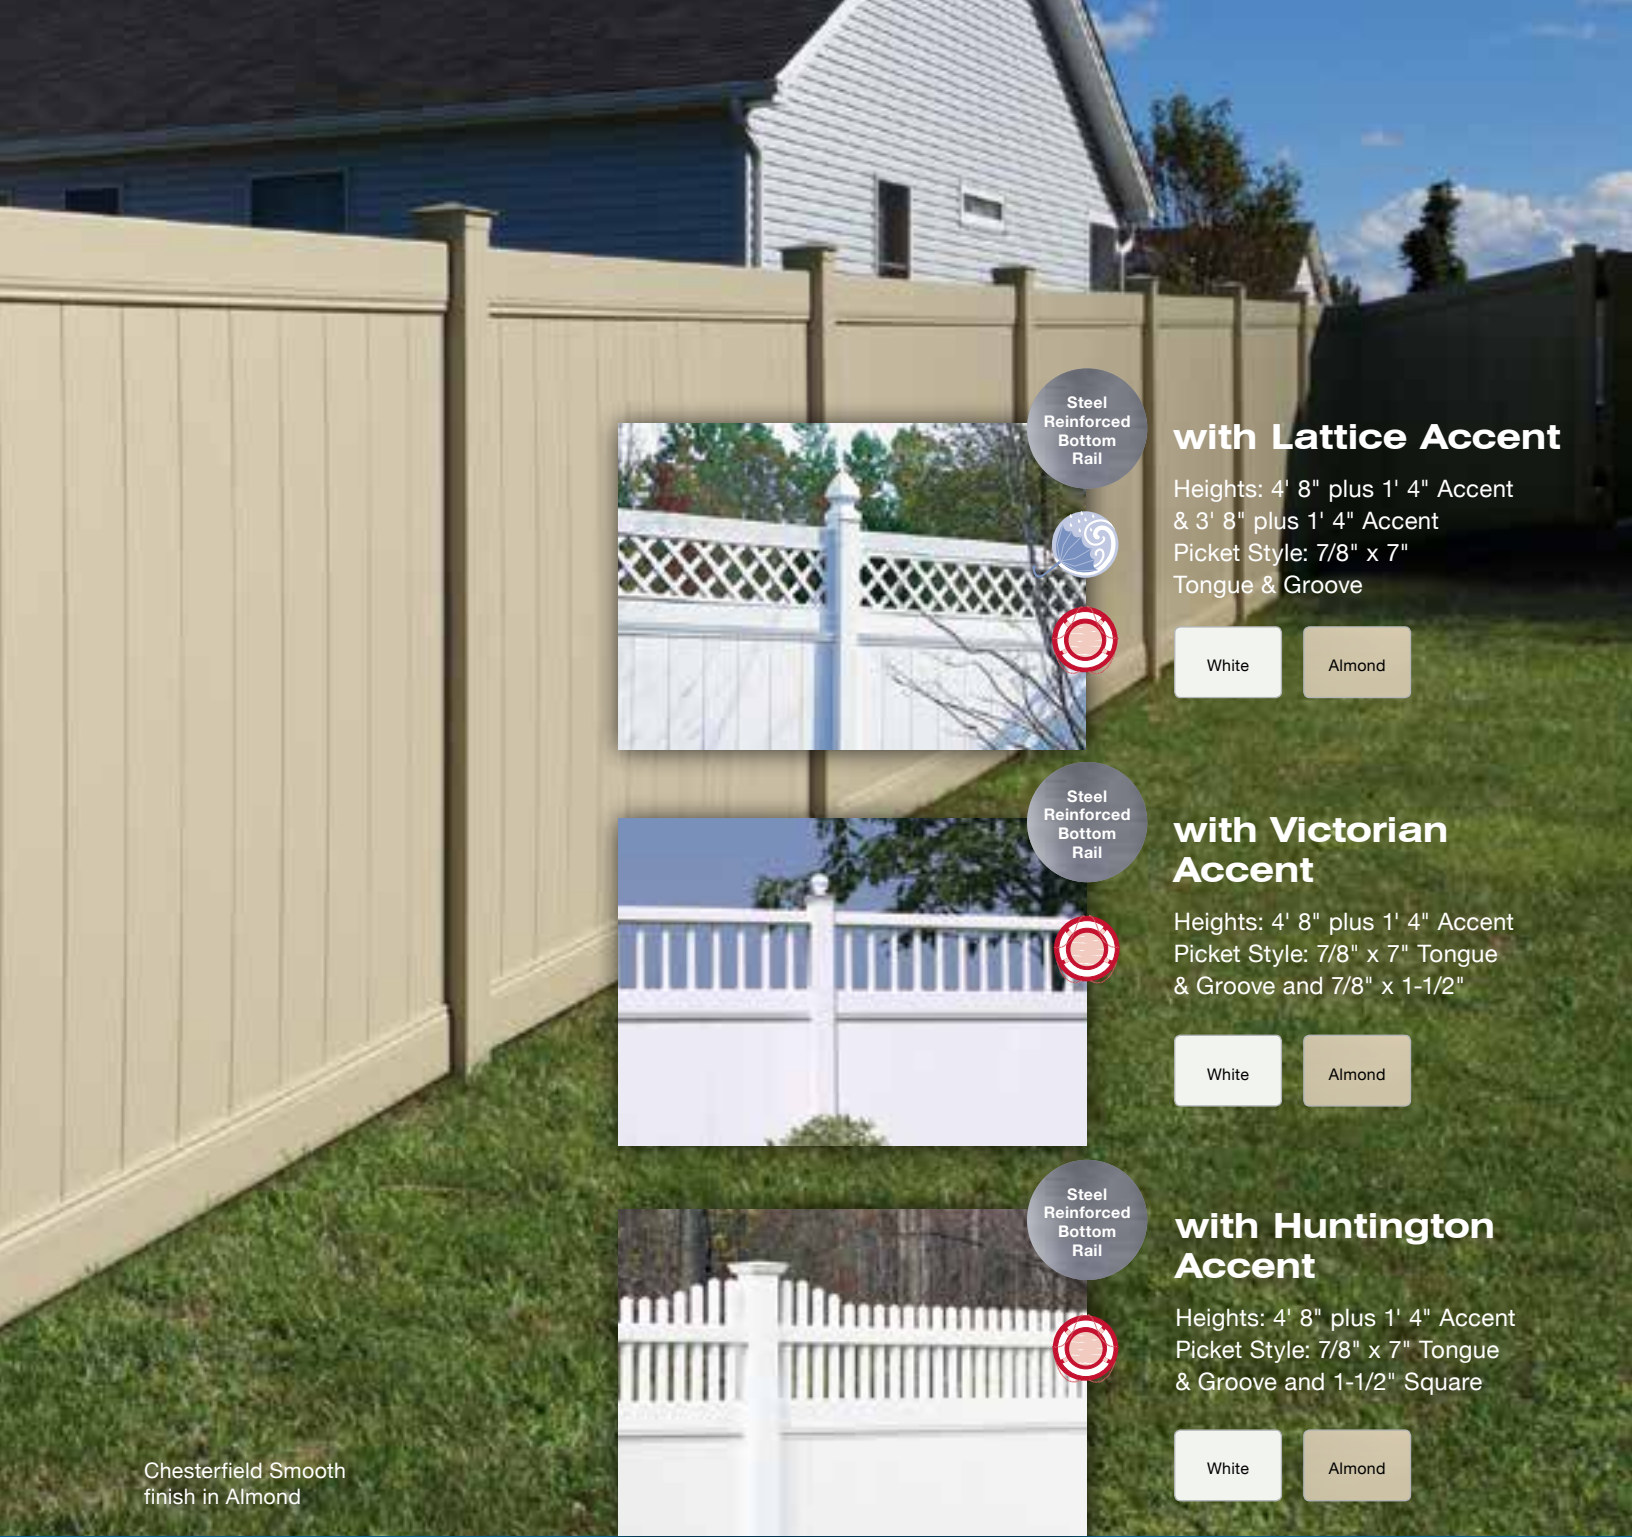

Chesterfield Smooth finish in Almond

Steel Reinforced Bottom Rail